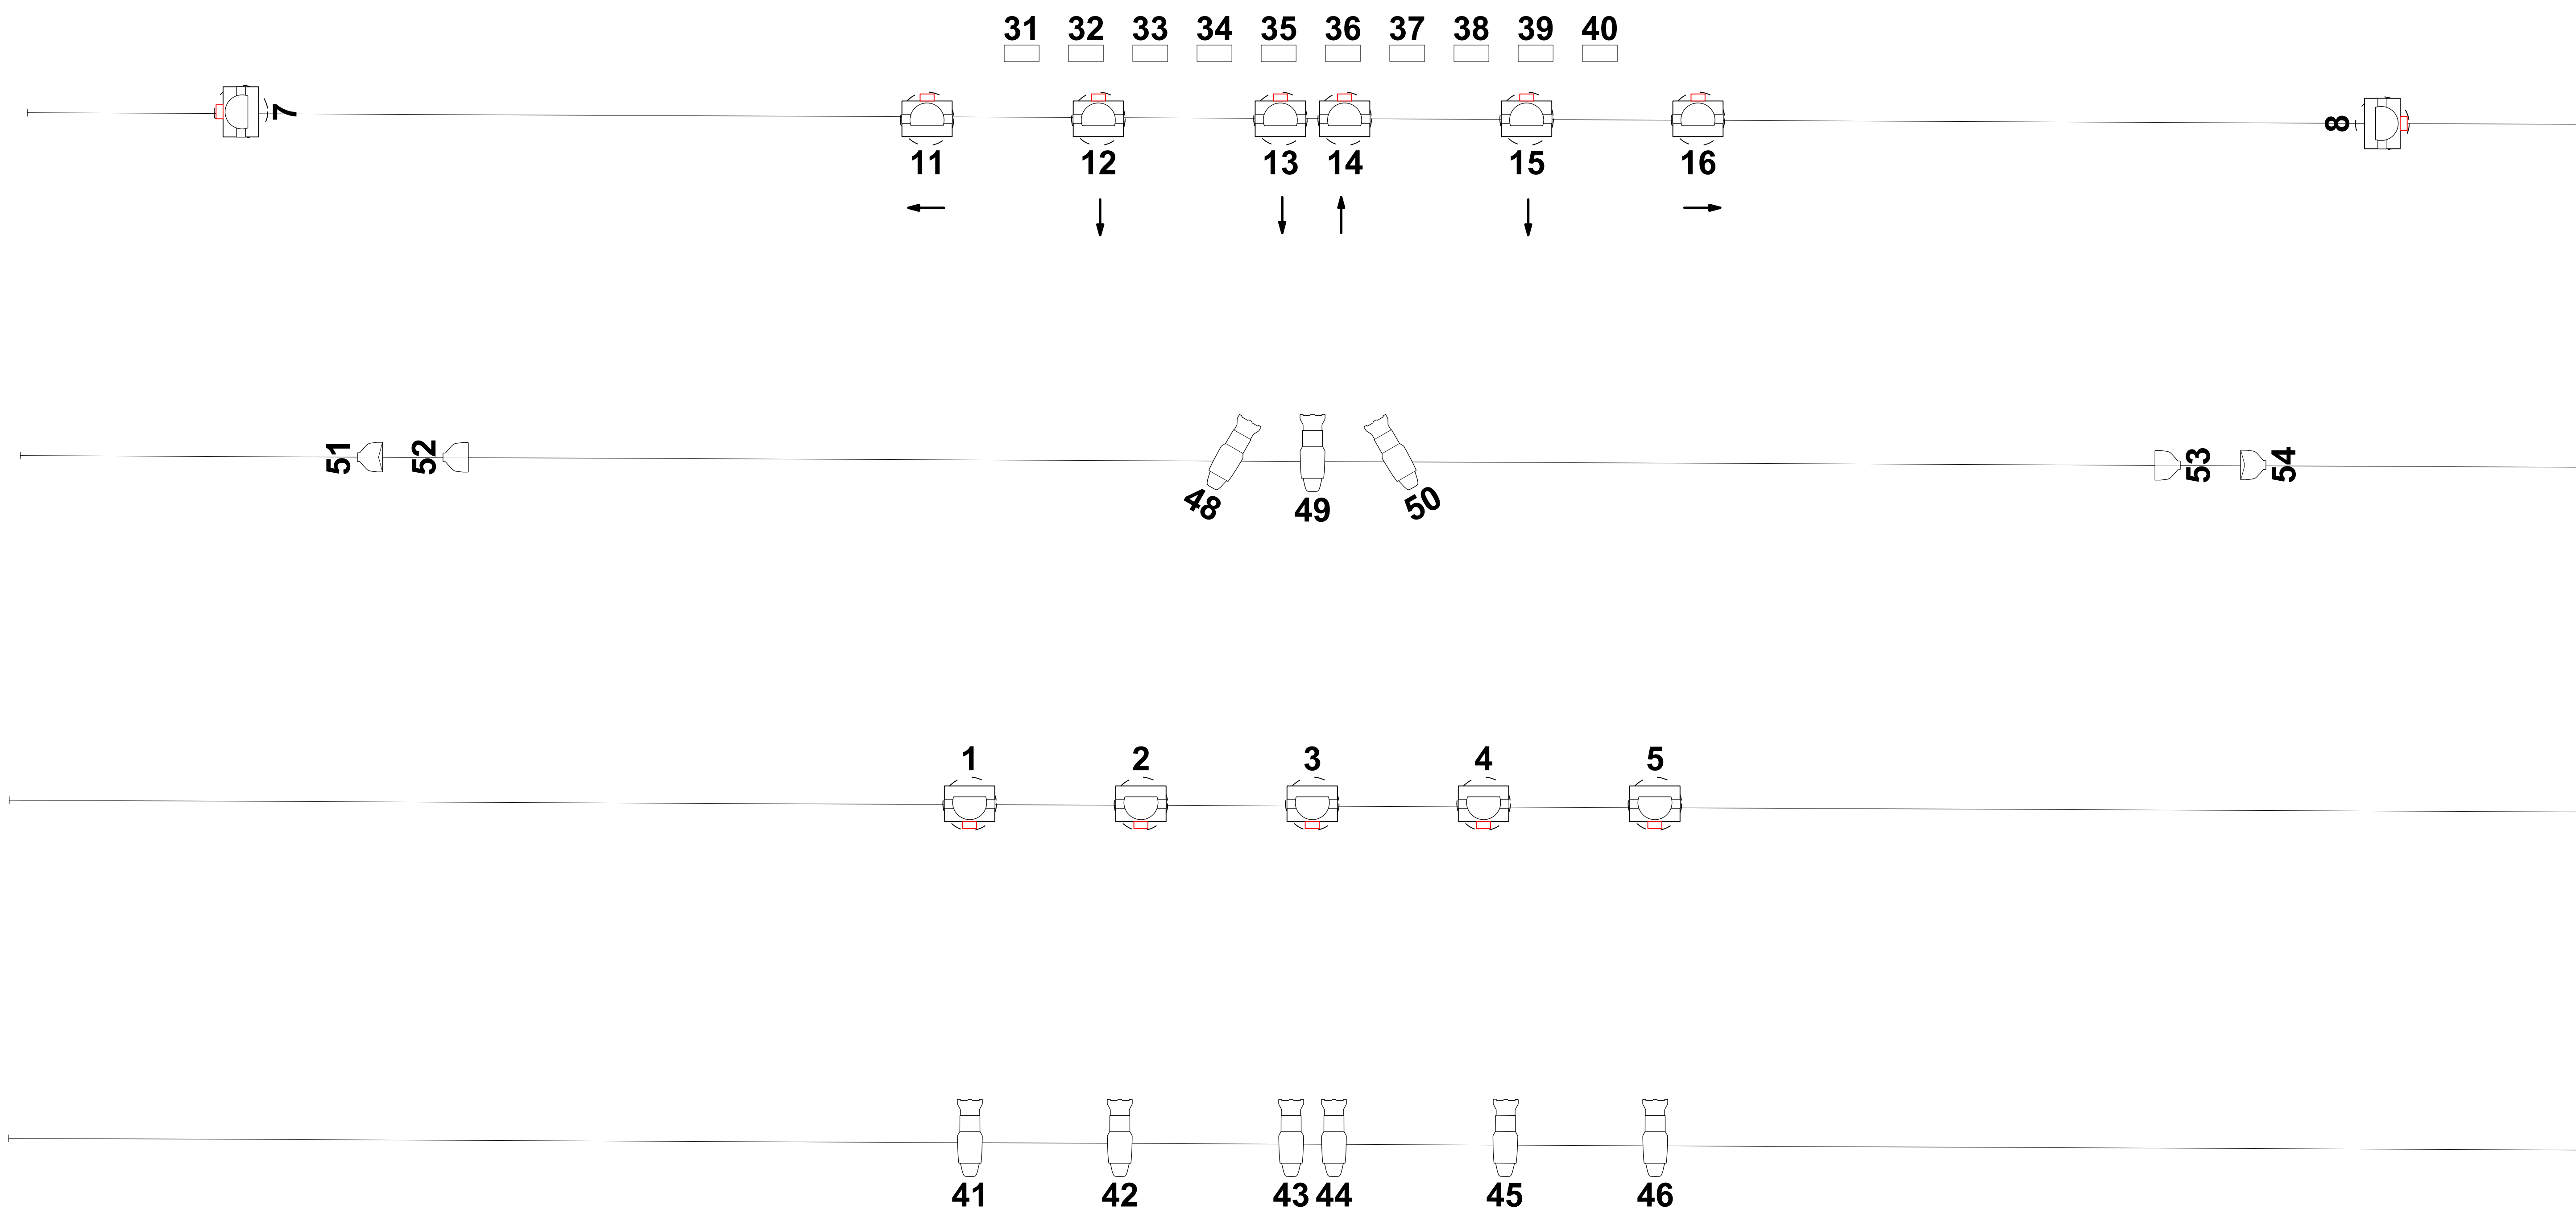

# FREIGHT & SALVAGE MAGIC SHEET

ROGUES = MODE 22  
COLORBLOCKS = MODE 9